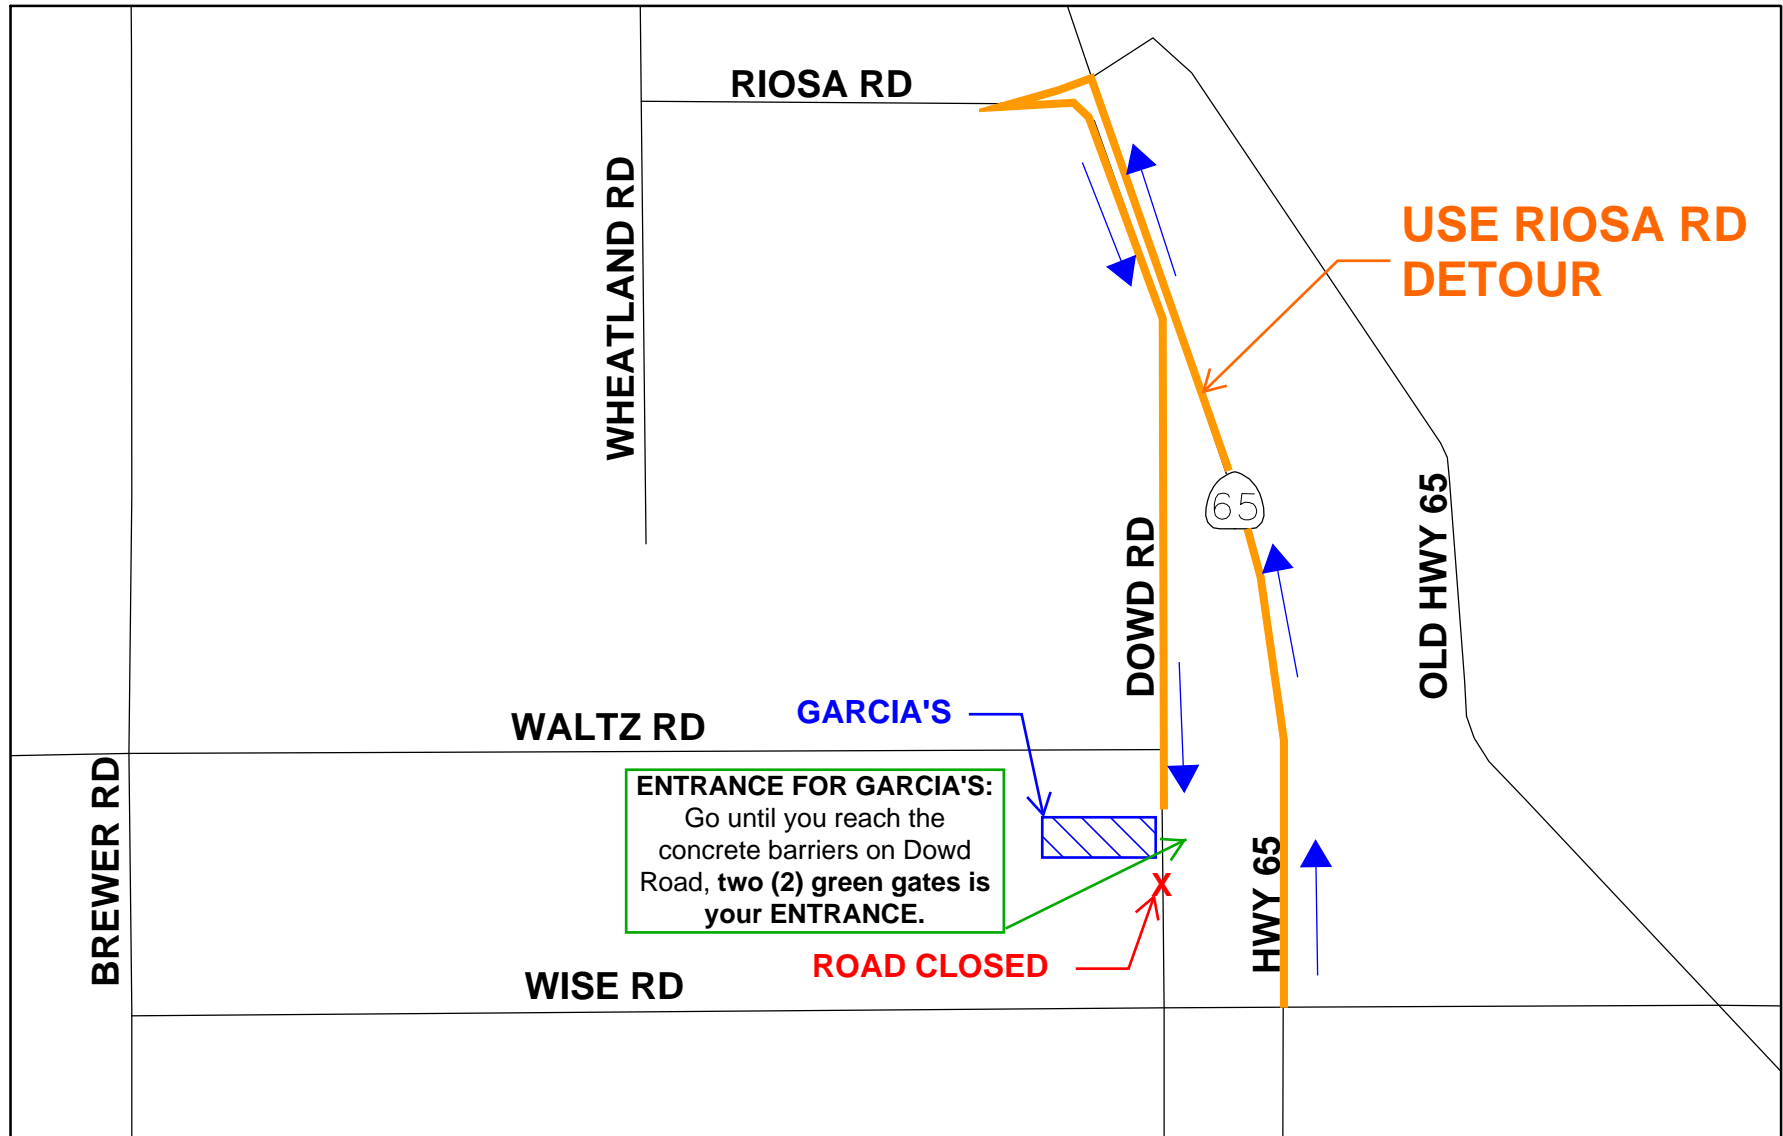

GARCIA'S HUNTING PRESERVES ROAD CONSTRUCTION DETOUR DIRECTIONS

QUESTIONS OR CONCERNS, call us at (916) 847-1584 or email us at garciashp@gmail.com